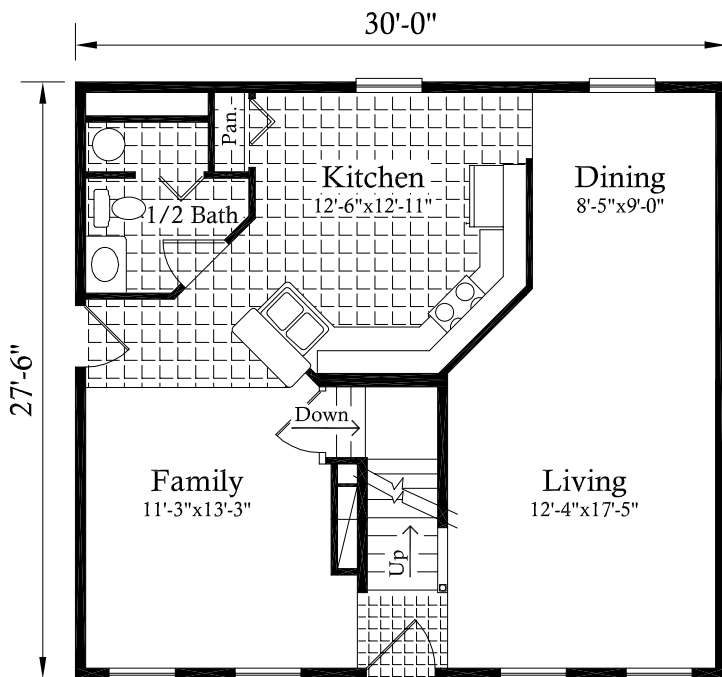

Model # 4002

3 Bedroom

2 1/2 Bath

1st Floor: 825 sq. ft.

2nd Floor: 825 sq. ft.

Total: 1650 sq. ft.

Captivating Kitchen design

Convenient 1/2 Bath near outside entrance

Unique floor plan layout is
matchless for under 1700 sq. ft.

Some options may be shown in this illustration.

1st Floor

2nd Floor