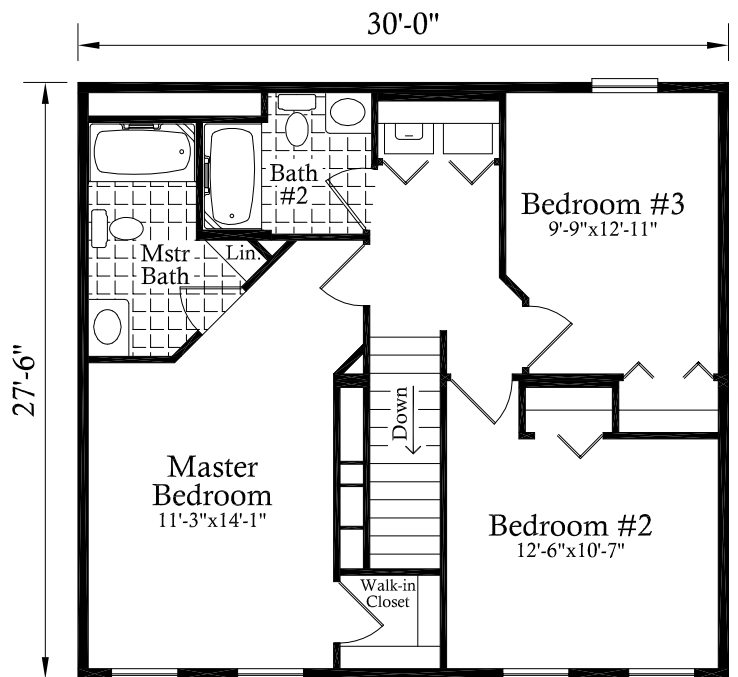

Model # 4002

3 Bedroom

2 1/2 Bath

1st Floor: 825 sq. ft.

2nd Floor: 825 sq. ft.

Total: 1650 sq. ft.

Captivating Kitchen design

Convenient 1/2 Bath near outside entrance

Unique floor plan layout is
matchless for under 1700 sq. ft.

Some options may be shown in this illustration.

1st Floor

2nd Floor