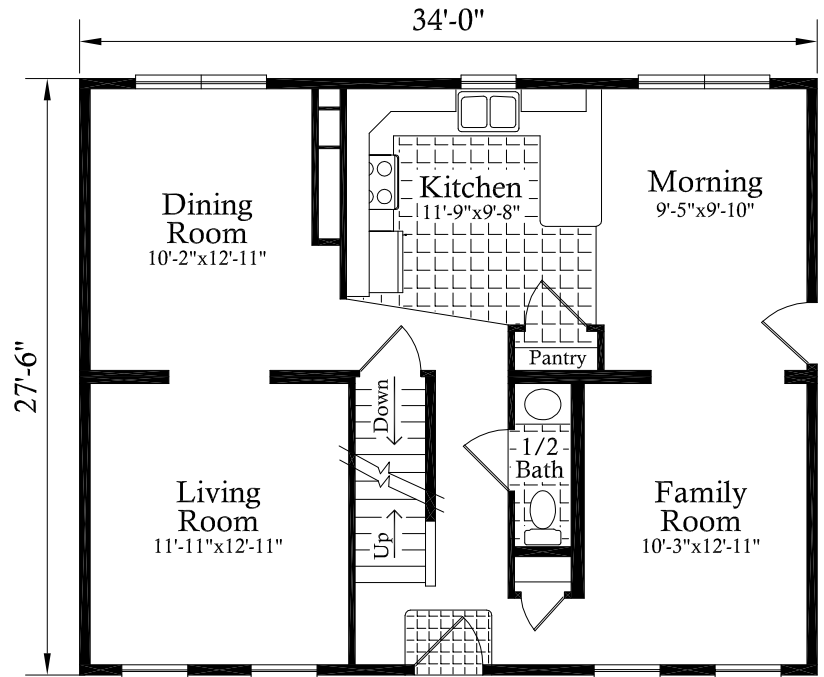

# Washington

Model # 4010

4 Bedroom

2 1/2 Bath

1st Floor: 935 sq. ft.

2nd Floor: 935 sq. ft.

Total: 1870 sq. ft.

4 Bedrooms ideal for large family

Elegant Formal Dining Room

Convenient 1/2 Bath on Main Level

Large Master Suite

Abundance of Kitchen cabinets with Pantry

## 1st Floor

Some options may be shown in this illustration.

## 2nd Floor