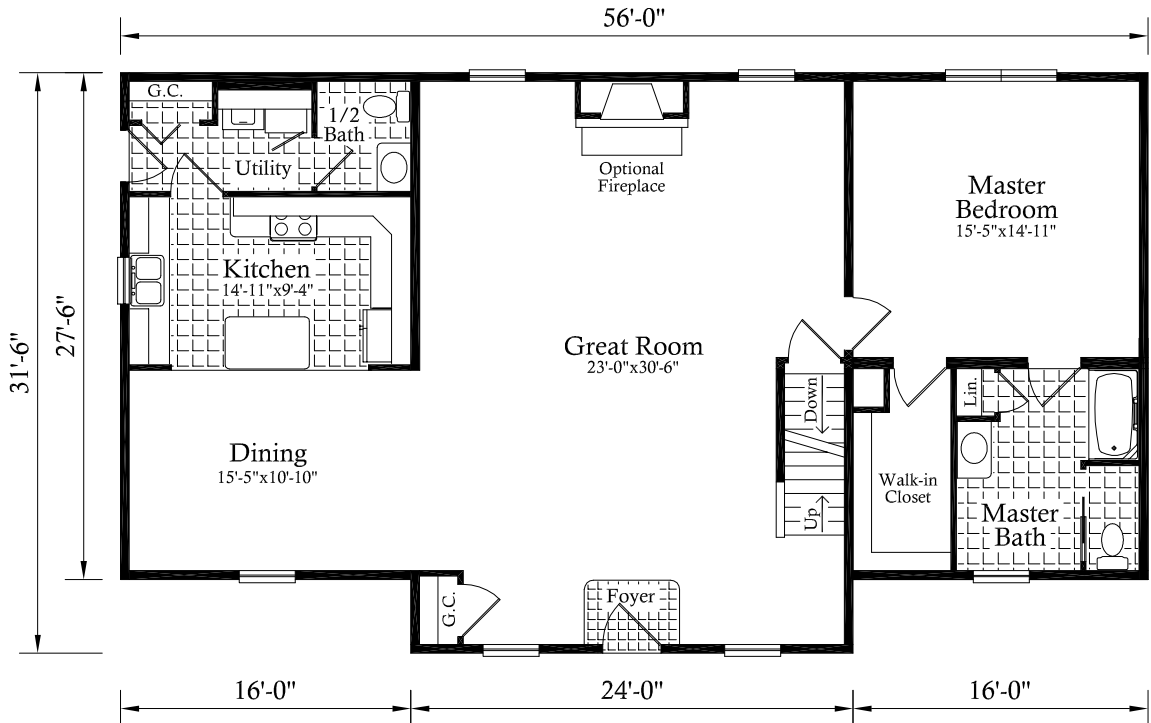

# The Providence

Model # 8005

## 1st Floor

1 Bedroom  
1-1/2 Bath  
1636 sq. ft.

Magnificent  
Open Concept  
with endless  
possibilities

Some options may be shown in this illustration.

Optional 2nd Floor Layout  
Finished by others

Optional Deluxe  
Master Bath