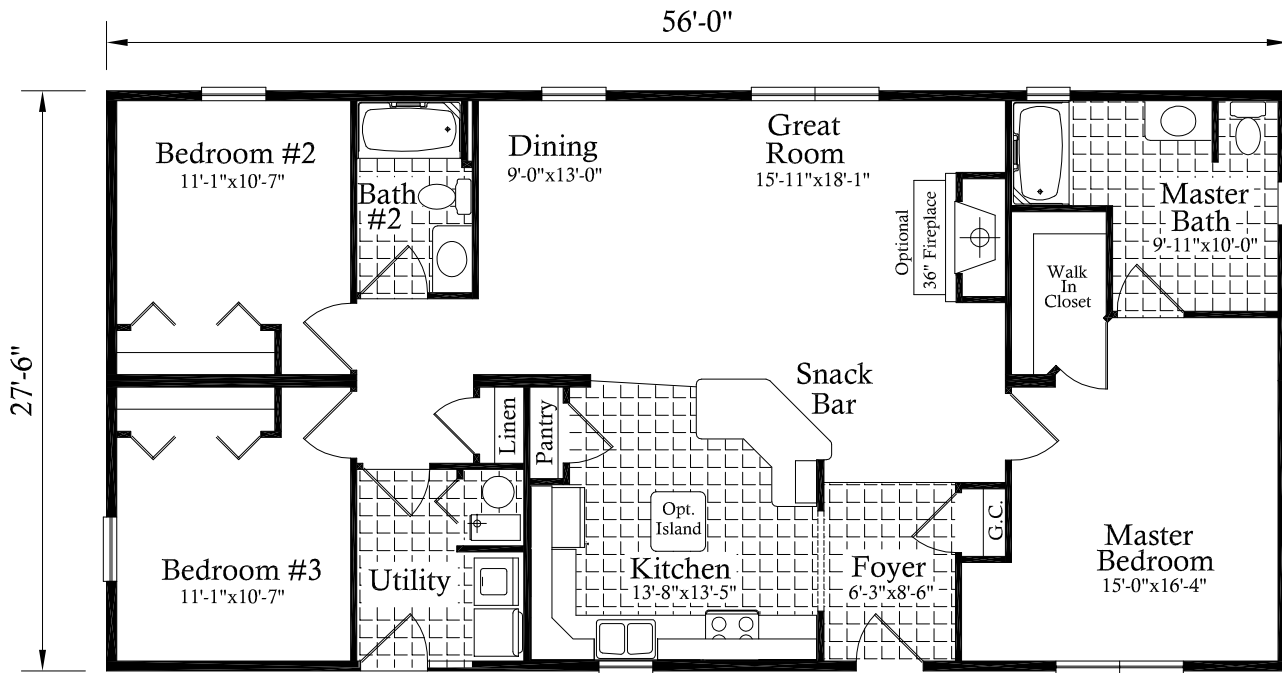

# Huntington

Some options are shown in this illustration.

Model # 2241  
3 Bedroom  
2 Bath  
1540 sq. ft.

Open Concept invites  
spacious entertaining

Optional Basement