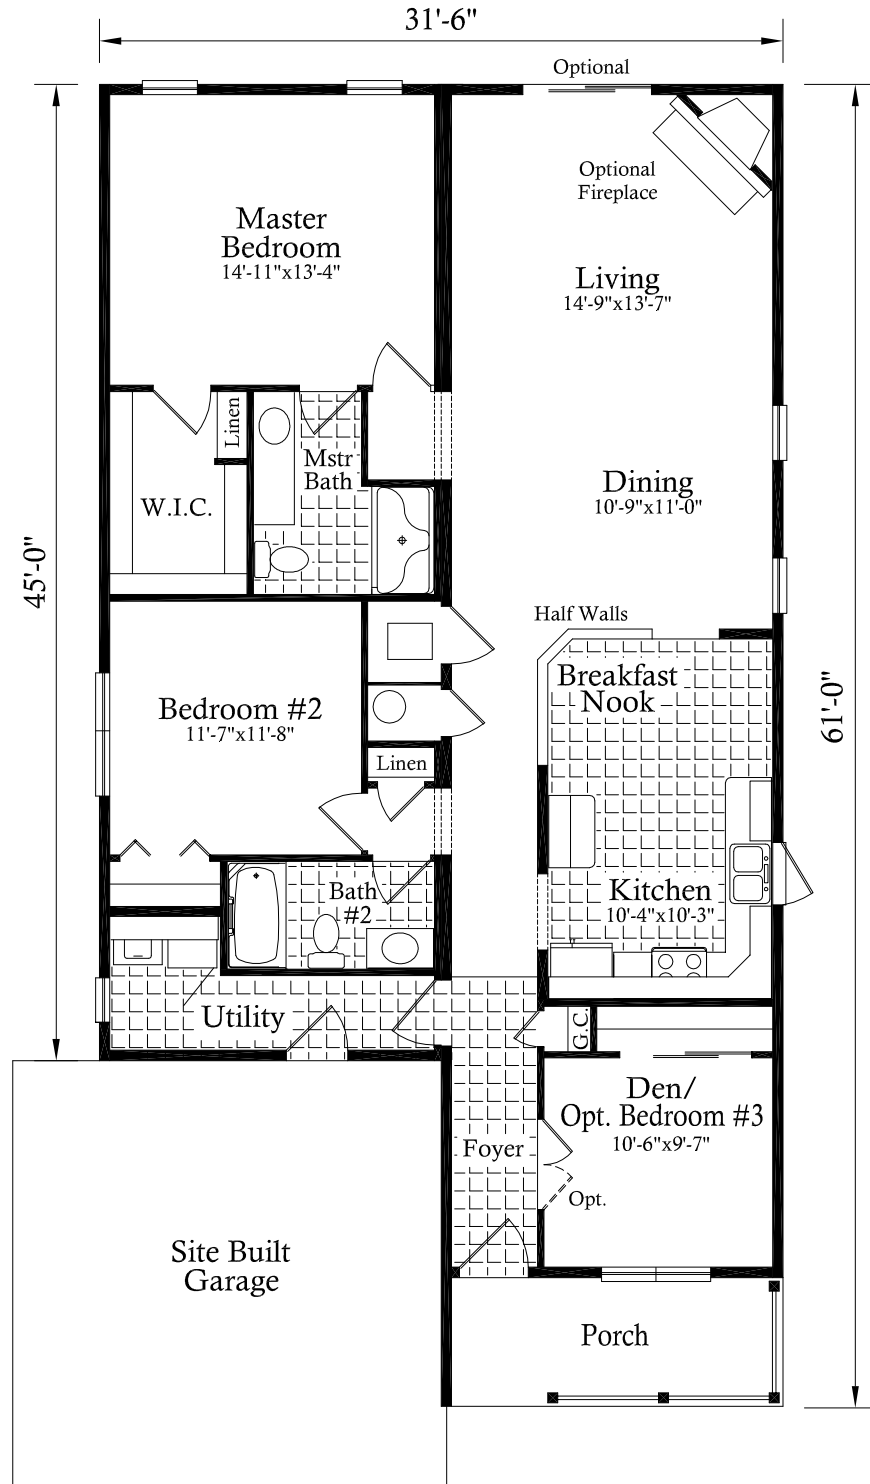

# Foxglove

Model # 2175  
3 Bedroom  
2 Bath  
1575 sq. ft.

Some options may be shown in this illustration.