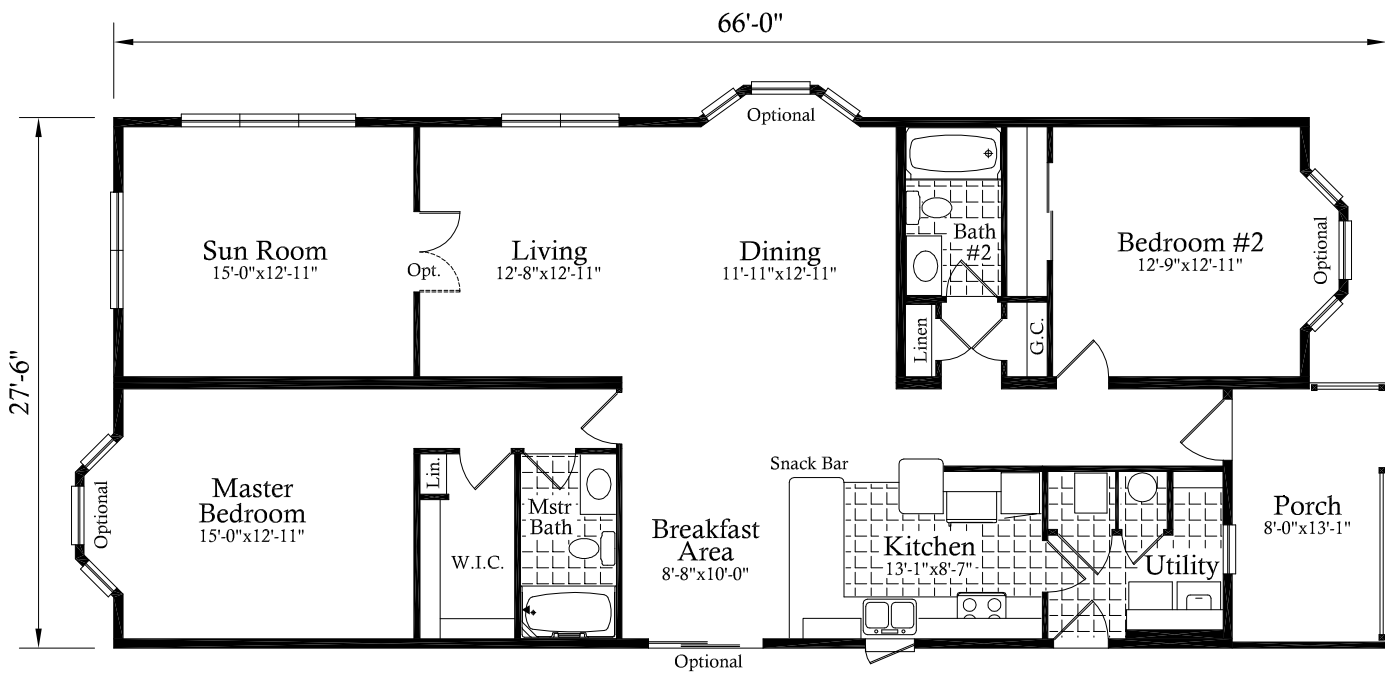

Artie Shaw

Model # 2080
2 Bedroom
2 Bath
1652 sq. ft.

Some options may be shown in this illustration.